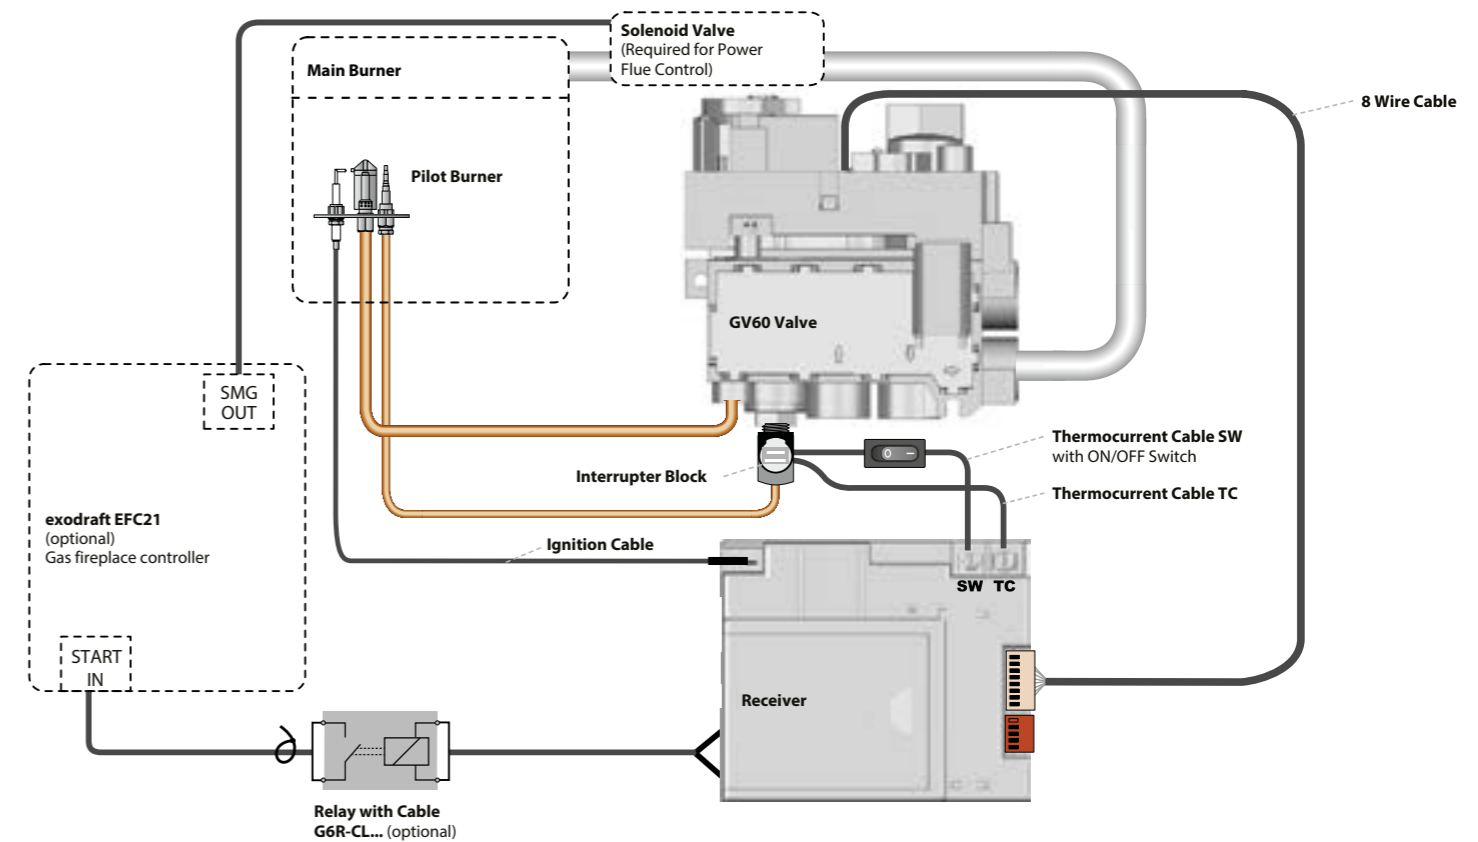

# Chimney fan systems – with or without a chimney

exodraft chimney fan systems consist of the chimney fan, a gas controller and a gas solenoid valve.

Chimney fan system with horizontal extraction via a steel chimney

Chimney fan system with vertical extraction via a steel chimney

Chimney fan system with extraction via an external wall where there is no chimney

The chimney fan is available in 3 versions – for vertical or horizontal discharge via a steel chimney or for discharge through an external wall. All versions are available in a wide range of sizes that matches all types of fireplaces.

EFC21

The chimney fan controller ensures fail-safe control of your fire. When switched on a signal is sent to the chimney fan to create the optimal updraft in the chimney. When this is achieved the control system will allow gas into the gas fire enabling the gas fire to lit. Any reduction in the updraft will result in the gas supply being cut and the fireplace will switch off. This is the only system on the market that have attained the GASTEC approval in accordance with EN298.

## Connection to gas controller