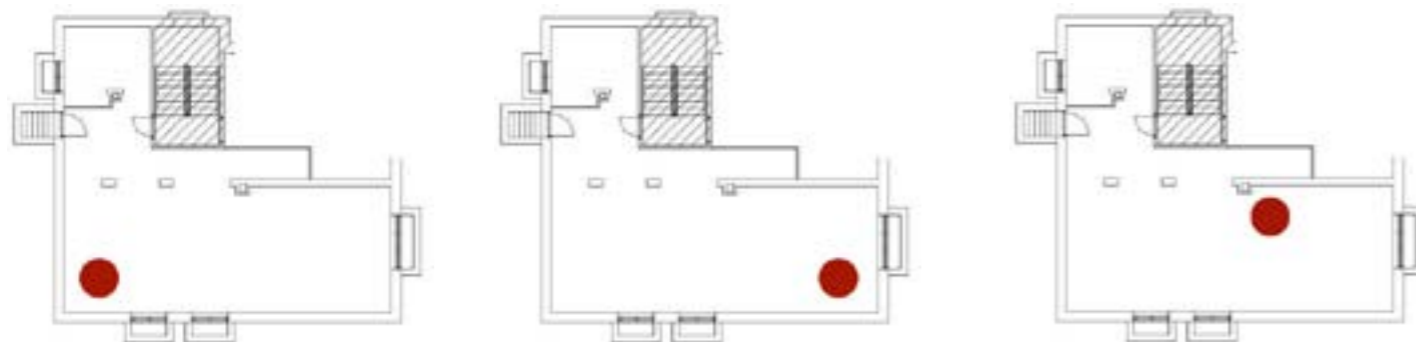

More options for fireplace placement

With the possibility of both vertical and horizontal flue runs with multiple bends, the placement of your fireplace is no longer limited by the location of your chimney.

Gyrofocus Gas Fire