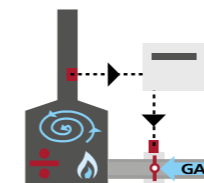

A safe fireplace with built in freedom of choice

Enjoy the pleasure of an open fire – also without a traditional chimney

Safety – a secure failsafe system

The chimney fan's control system automatically shuts off the gas if there is insufficient updraught in the chimney, always ensuring that your gas fire operates correctly. The exodraft system is the only approved system currently available.